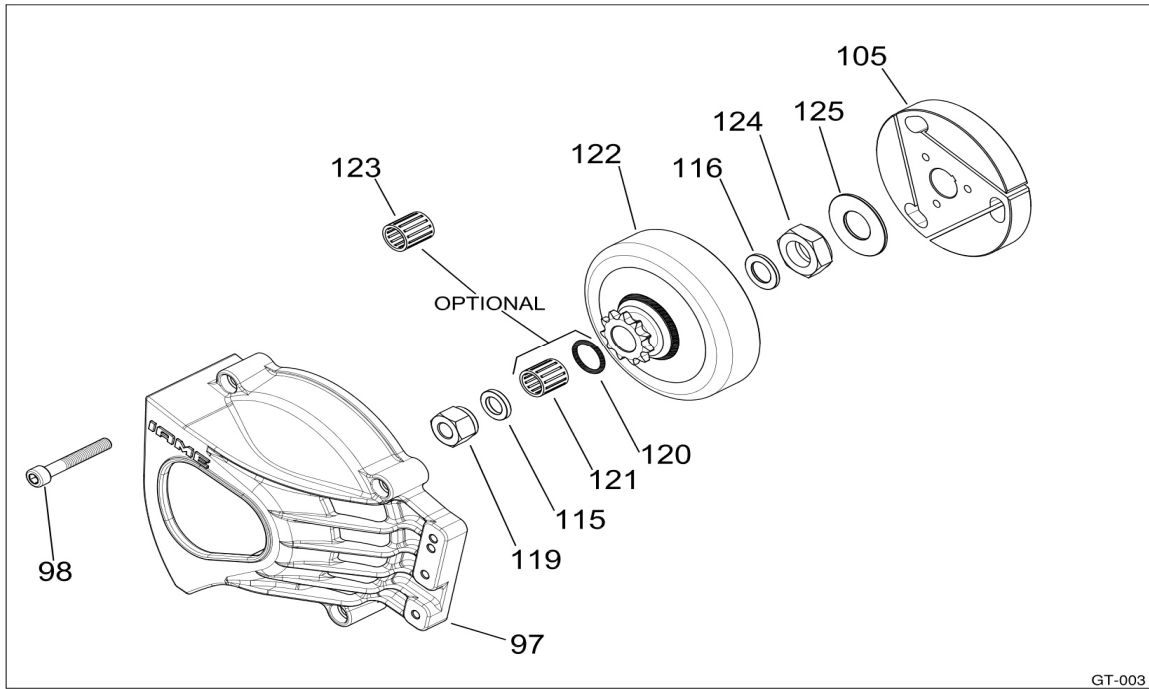

CLUTCH GROUP

POS	COD	DESCR	PRICE
097	A-60595B	CLUTCH GUARD TaG	¥8,200
098	00046-K	SCREWS M6x30	¥40
105	A-60842	CLUTCH HUB X30 ROOKIE	¥16,000
115	D-75573	EXTERNAL WASHER	¥390
116	D-75565	THRUST INT. WASHER H=1,8mm	¥560
119	D-75570	STARTER NUT TaG	¥780
120	A-60565	CLUTCH DRUM OR	¥240
121	B-55598	CLUTCH ROLLER CAGE JUN-CIK	¥2,100
122	A-60552-10	DRUM W/SPROCK. Z10 X30 ROOKIE	¥13,000
122	A-60552-11	DRUM W/SPROCK. Z11 X30 ROOKIE	¥13,000
123	D-75598	CLUTCH ROLLER CAGE TaG	¥1,500
124	A-60560	LOCKING NUT TaG	¥1,100
125	D-75563	WASHER CONED SAF. TaG	¥560