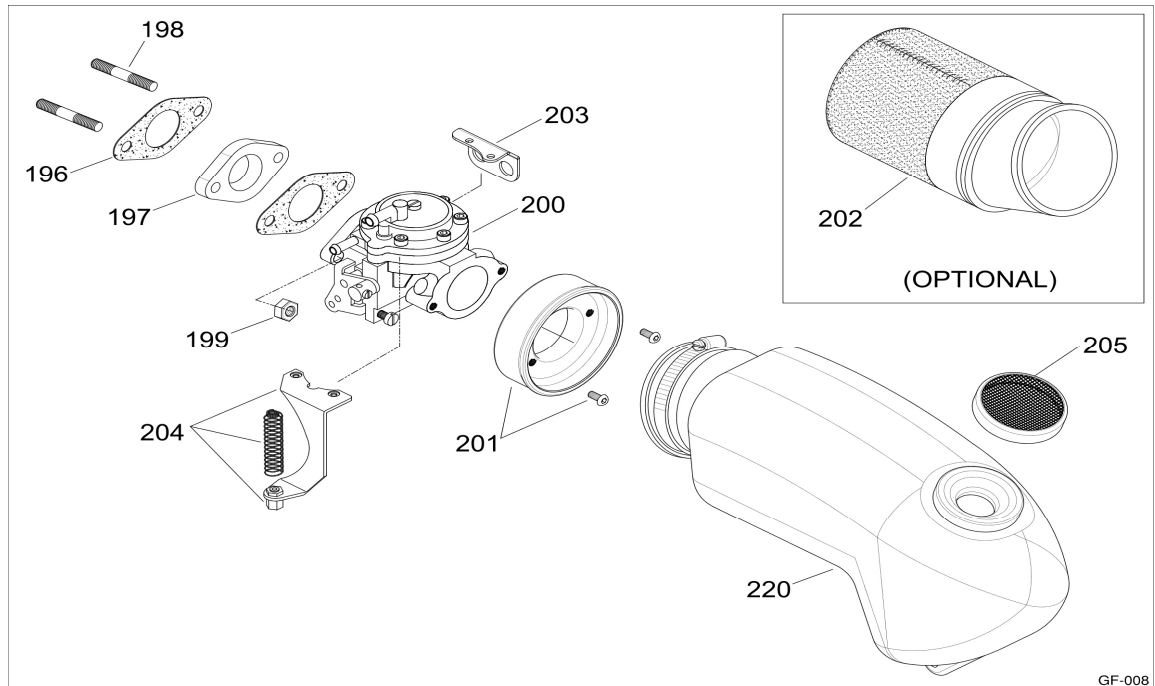

INLET

GF-008

POS	COD	DESCR	PRICE
196	A-61822	CARBURETOR GASKET MINI/BABY-SW	¥390
197	A-60819A	NYLON SPACER	¥900
198	10358	STUDBOLT 6x34	¥560
199	00351-K	HEXAGONAL NUTS KIT M6	¥20
200	A-10914	CARBURETTOR TILLOTSON HL394B 16mm	¥25,500
201	A-60726-C	INTAKE SILENCER FITTING 23mm	¥6,000
202	10751-A	INLET SILENCER FILTER	¥7,000
203	A-10913-P	JETS PLATE GUARD	¥1,700
204	B-35520-C	CARBURETOR BRACKET	¥2,500
205	10759	NET FILTER	¥1,200
220	A-61742F	INLET SILENCER MINIME FFSA	¥6,500