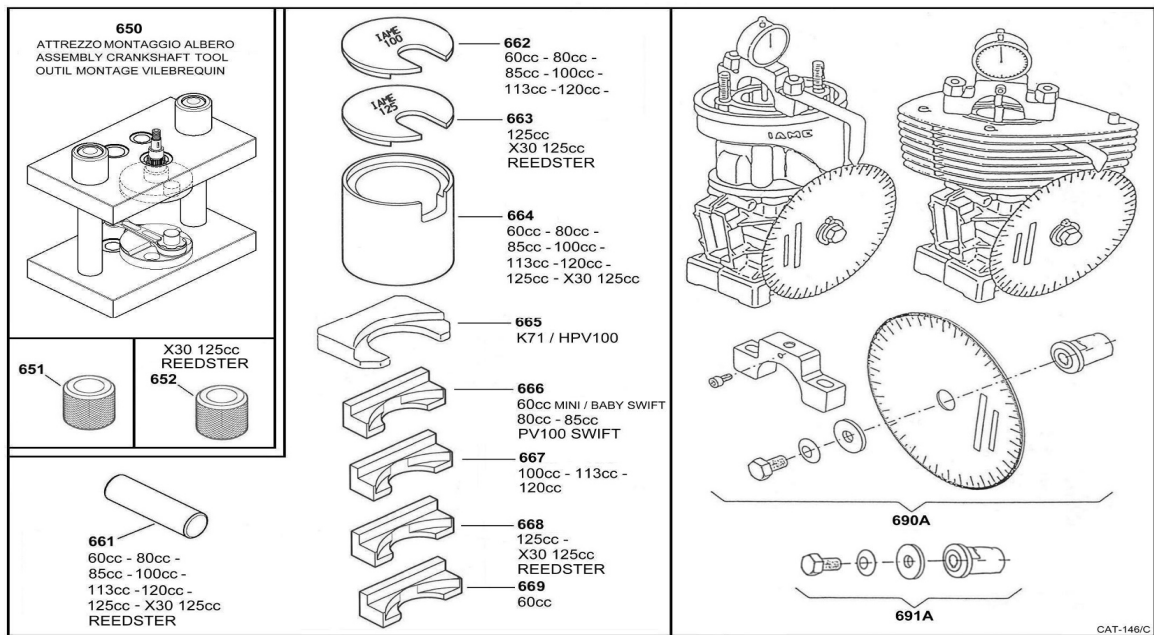

# INLET

GF-008

POS	COD	DESCR	PRICE
196	A-61822	CARBURETOR GASKET MINI/BABY-SW	¥390
197	A-60819A	NYLON SPACER	¥900
198	10358	STUDBOLT 6x34	¥560
199	00351-K	HEXAGONAL NUTS KIT M6	¥20
200	A-10914	CARBURETTOR TILLOTSON HL394B 16mm	¥25,500
201	A-60726-C	INTAKE SILENCER FITTING 23mm	¥6,000
202	10751-A	INLET SILENCER FILTER	¥7,000
203	A-10913-P	JETS PLATE GUARD	¥1,700
204	B-35520-C	CARBURETOR BRACKET	¥2,500
205	10759	NET FILTER	¥1,200
220	A-61742F	INLET SILENCER MINIME FFSA	¥6,500

# TOOLING

CAT-147/GT

POS	COD	DESCR	PRICE
600	10271	PISTON STROKE LOCKER	¥6,000
601	B-55614-C	CLUTCH PULLER JUNIOR/TaG	¥7,400
602	10202	PISTON PIN PUNCH 12mm	¥2,700
603	ATT-034/4	ROTOR PULLER	¥2,700
604	10121	CIRCLIP ASSEMBLING TOOL GAZ.	¥24,000

# Cranksh.Ass./Disass. Timing control group

POS	COD	DESCR	PRICE
650	10110A	CRANKSHAFT ASSY TOOL	¥418,000
651	10150	CRANK-PIN BUSH 18mm	¥10,000
661	10107	CRANK-PIN PUSHER	¥3,100
662	10103	CRANKSHAFT PLATE 60/85/100cc	¥19,000
664	10100	CRANKSH. DISASSY SUPPORT	¥46,800
666	10108	CRANKSHAFT INSERT60/85/PV100SW	¥8,600
690A	10820A	TIMING CHECK DISC TaG/REEDSTER	¥26,400
691A	10828-C	TIMING CHECK DISC ADAPTER M10	¥91,000