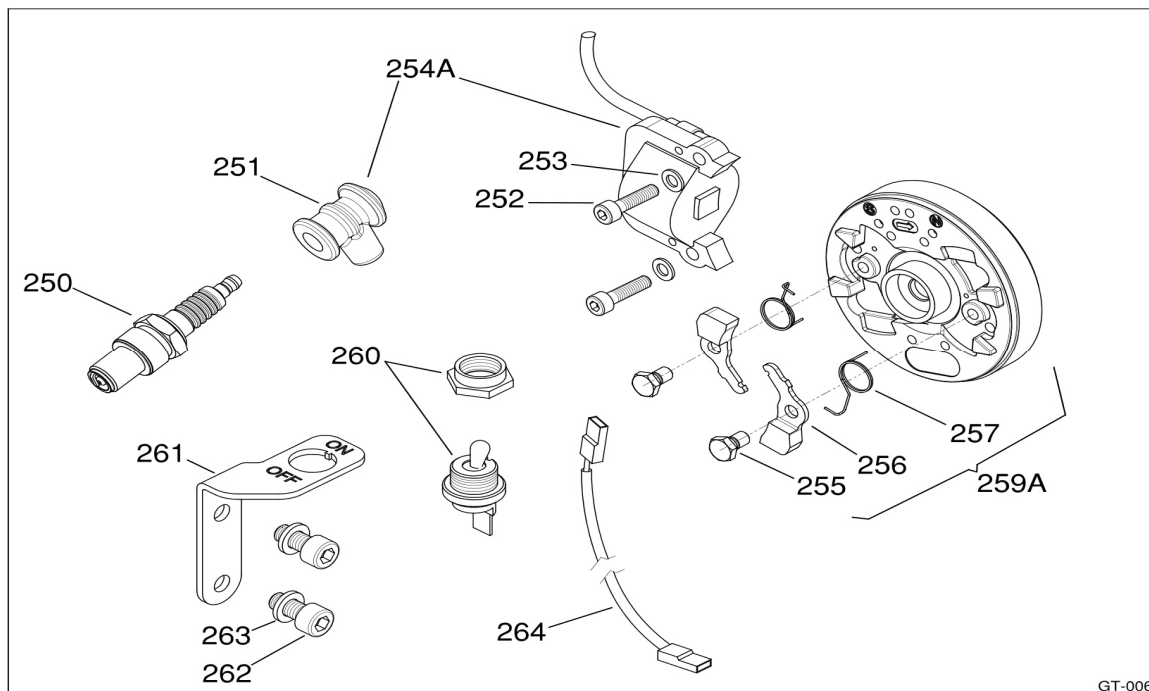

IGNITION

GT-006

POS	COD	DESCR	PRICE
250	10561	SPARK PLUG NGK BR9EG	
250	10561-A	SPARK PLUG NGK BR10EG	
251	10545	SELETTRA SPARK CAP	¥980
252	00064-K	SCREWS M4x18	¥50
253	00319-K	WASHERS M4	¥20
254A	A-61957	COIL ROOKIE/CADET n.t	¥17,000
255	IME-02300	PAWL FIXING SCREW	¥2,500
256	A-61970B	IGNITION PAWL	¥4,600
257	A-61971	PAWL RETAINER SPRING	¥320
259A	A-61953-C	IGN. FLYWHEEL X30 ROOKIE COMP.	¥25,000
260	B-71792	IGNITION SWITCH	¥1,600
261	A-61921	STOP BUTTON BRACKET	¥2,100
262	00031-K	ALLEN SCREWS M5x16	¥30
263	00301-K	WASHERS M5	¥10
264	A-61972	STOP BUTTON CABLE	¥610