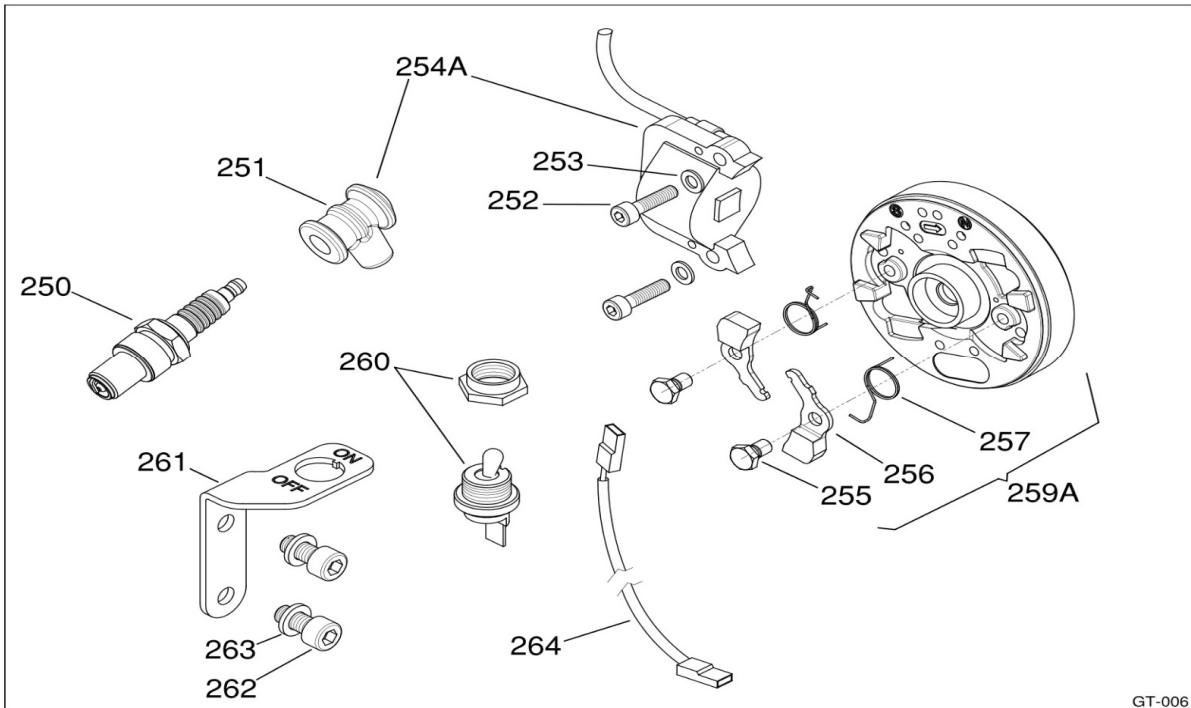

IGNITION

GT-006

POS	COD	DESCR	PRICE(税抜)
250	10561	SPARK PLUG NGK BR9EG	
250	10561-A	SPARK PLUG NGK BR10EG	
251	10545	SELETTA SPARK CAP	¥1,100
252	00064-K	SCREWS M4x18	¥50
253	00319-K	WASHERS M4	¥20
254A	A-61957	COIL ROOKIE/CADET n.t	¥19,000
255	IME-02300	PAWL FIXING SCREW	¥2,750
256	A-61970B	IGNITION PAWL	¥5,050
257	A-61971	PAWL RETAINER SPRING	¥350
259A	A-61953-C	IGN. FLYWHEEL X30 ROOKIE COMP.	¥27,600
260	B-71792	IGNITION SWITCH	¥1,680
261	A-61921	STOP BUTTON BRACKET	¥2,360
262	00031-K	ALLEN SCREWS M5x16	¥30
263	00301-K	WASHERS M5	¥20
264	A-61972	STOP BUTTON CABLE	¥680