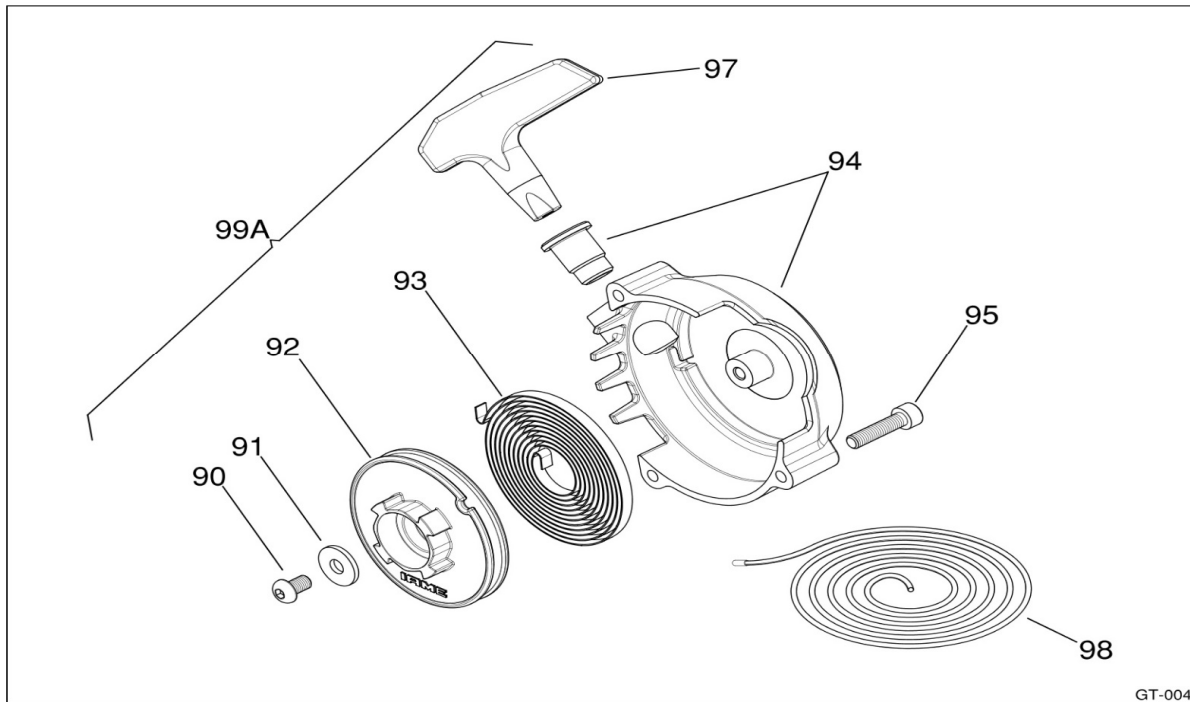

PULL ROPE

POS	COD	DESCR	PRICE(税抜)
90	00261-K	SCREWS TCH M6x10	¥100
91	00314-K	W2ASHERS M6X17X3	¥60
92	A-61975	STARTER PULLEY ALU	¥3,200
93	A-61872	VOLUTE SPRING	¥2,050
94	A-61875-K	STARTER COVER X30 ROOKIE	¥8,100
95	00029-K	ALLEN SCREWS M5x35	¥45
97	IMI-40400A	STARTER HANDGRIP	¥830
98	A-61876-C	STARTER ROPE	¥620
99A	A-61875-C1	COMPLETE PULL STARTER COVER ALU	¥15,300