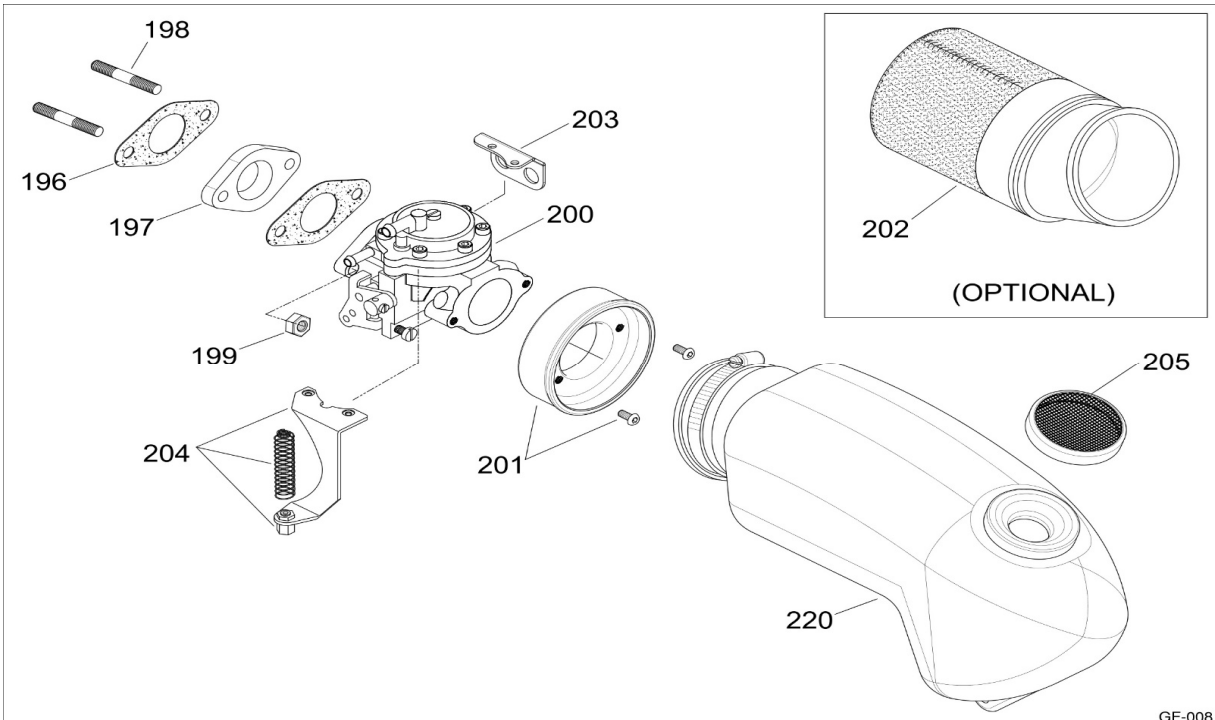

INLET

GF-008

POS	COD	DESCR	PRICE(税抜)
196	A-61822	CARBURETOR GASKET MINI/BABY-SW	¥4,400
197	A-60819A	NYLON SPACER 21/19.5x22mm	¥6,200
198	10358	STUDBOLT 6x34	¥910
199	00351-K	HEXAGONAL NUTS M6	¥25
200	A-10914	CARBURETTOR TILLOTSON HL394B 16mm	
201	A-60726-C	INTAKE SILENCER FITTING 23mm	
202	10751-A	INLET SILENCER FILTER	¥7,800
203	A-10913-P	JETS PLATE GUARD	
204	B-35520-C	CARBURETOR BRACKET	
205	10759	NET FILTER	
220	A-61742F	INLET SILENCER MINIME FFSA	¥8,500