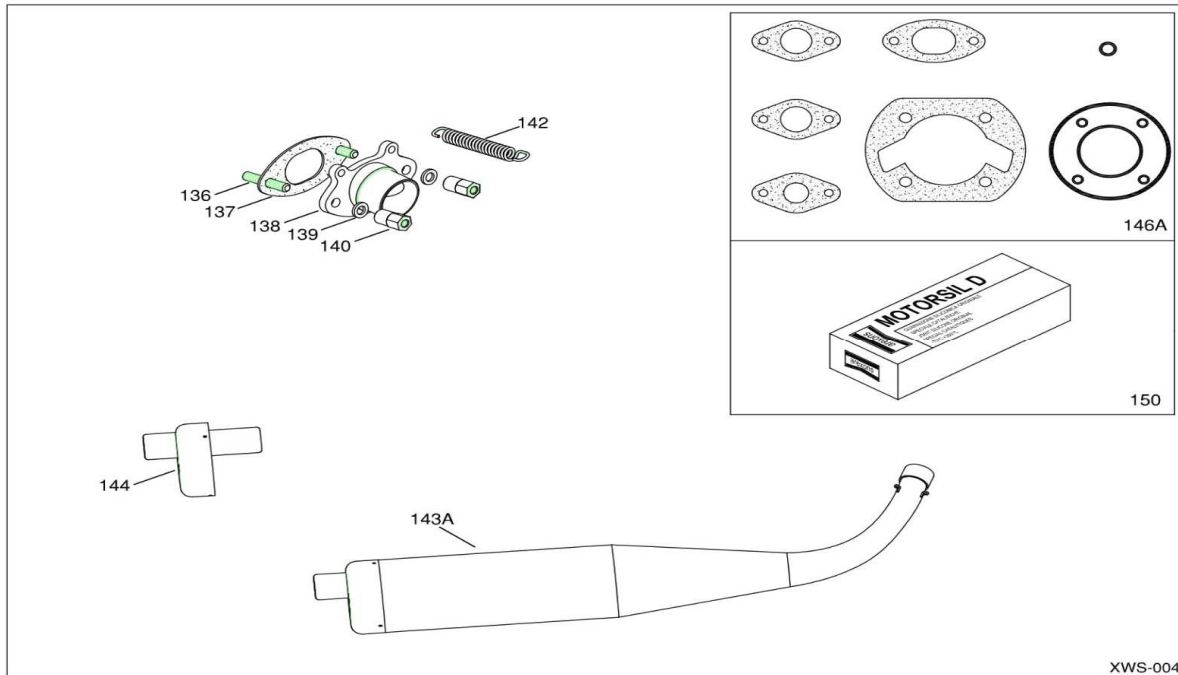

EXHAUST & GASKETS

POS	COD	DESCR	PRICE (税抜)
136	F-40525	STUDBOLT M6x30	¥620
137	A-61360	EXHAUST GASKET MINI/PUMA-85AUS	¥1,050
138	A-61365	EXHAUST MANIFOLD 28,5mm	¥12,600
138	A-61369	EXHAUST MANIFOLD 18mm	¥14,800
138	A-85365	EXHAUST MANIFOLD 16mm	¥12,600
138	A-85366	EXHAUST MANIFOLD 12,5mm	¥14,600
138	EH02005	EXHAUST MANIFOLD 16mm	¥17,800
139	00302-K	WASHERS M6	¥20
140	10660	EXHAUST NUT 6 mm	¥860
142	10786	EXHAUST SPRING	¥860
143A	A-61715	EXHAUST MINI-SWIFT	¥29,200
144	A-61720	EXHAUST END MINI-SWIFT	¥7,600
146A	A-61990B	GASKETS SET X30 WATER SWIFT	¥2,200
150	00602	GASKET AREXON	¥8,300