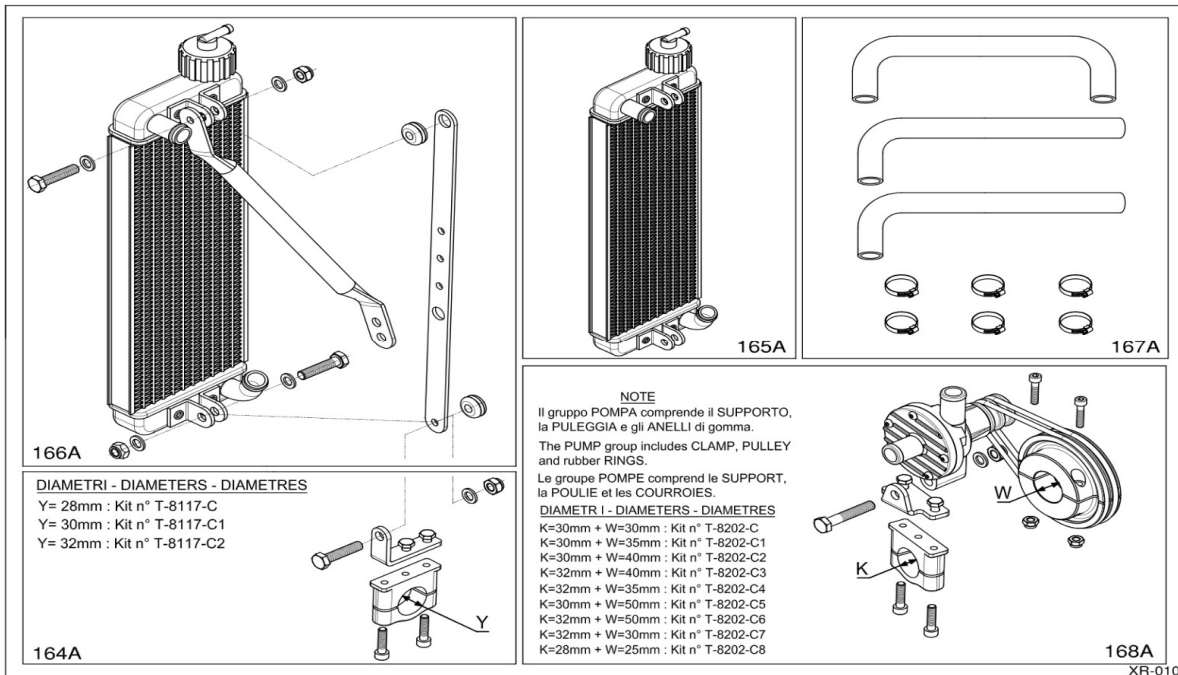

COOLING SYSTEM

POS	COD	DESCR	PRICE (税抜)
164A	T-8117-C	RADIATOR CLAMP KIT mm 28	¥5,400
165A	T-8601	RADIATOR 354*108mm	¥46,200
166A	T-8730-C	RADIATOR SUPP. KIT	¥11,000
167A	T-8313B-C	HOSES COMPLETE KIT BLUE	¥12,800
168A	T-8203-C9	WATER PUMP ALU GROUP 28/30	¥33,000
	T-8203-RK	WATER PUMP ALU REPAIR KIT	¥2,300
	T-8218	QUICK RELEASE WATER PUMP BELT	¥940